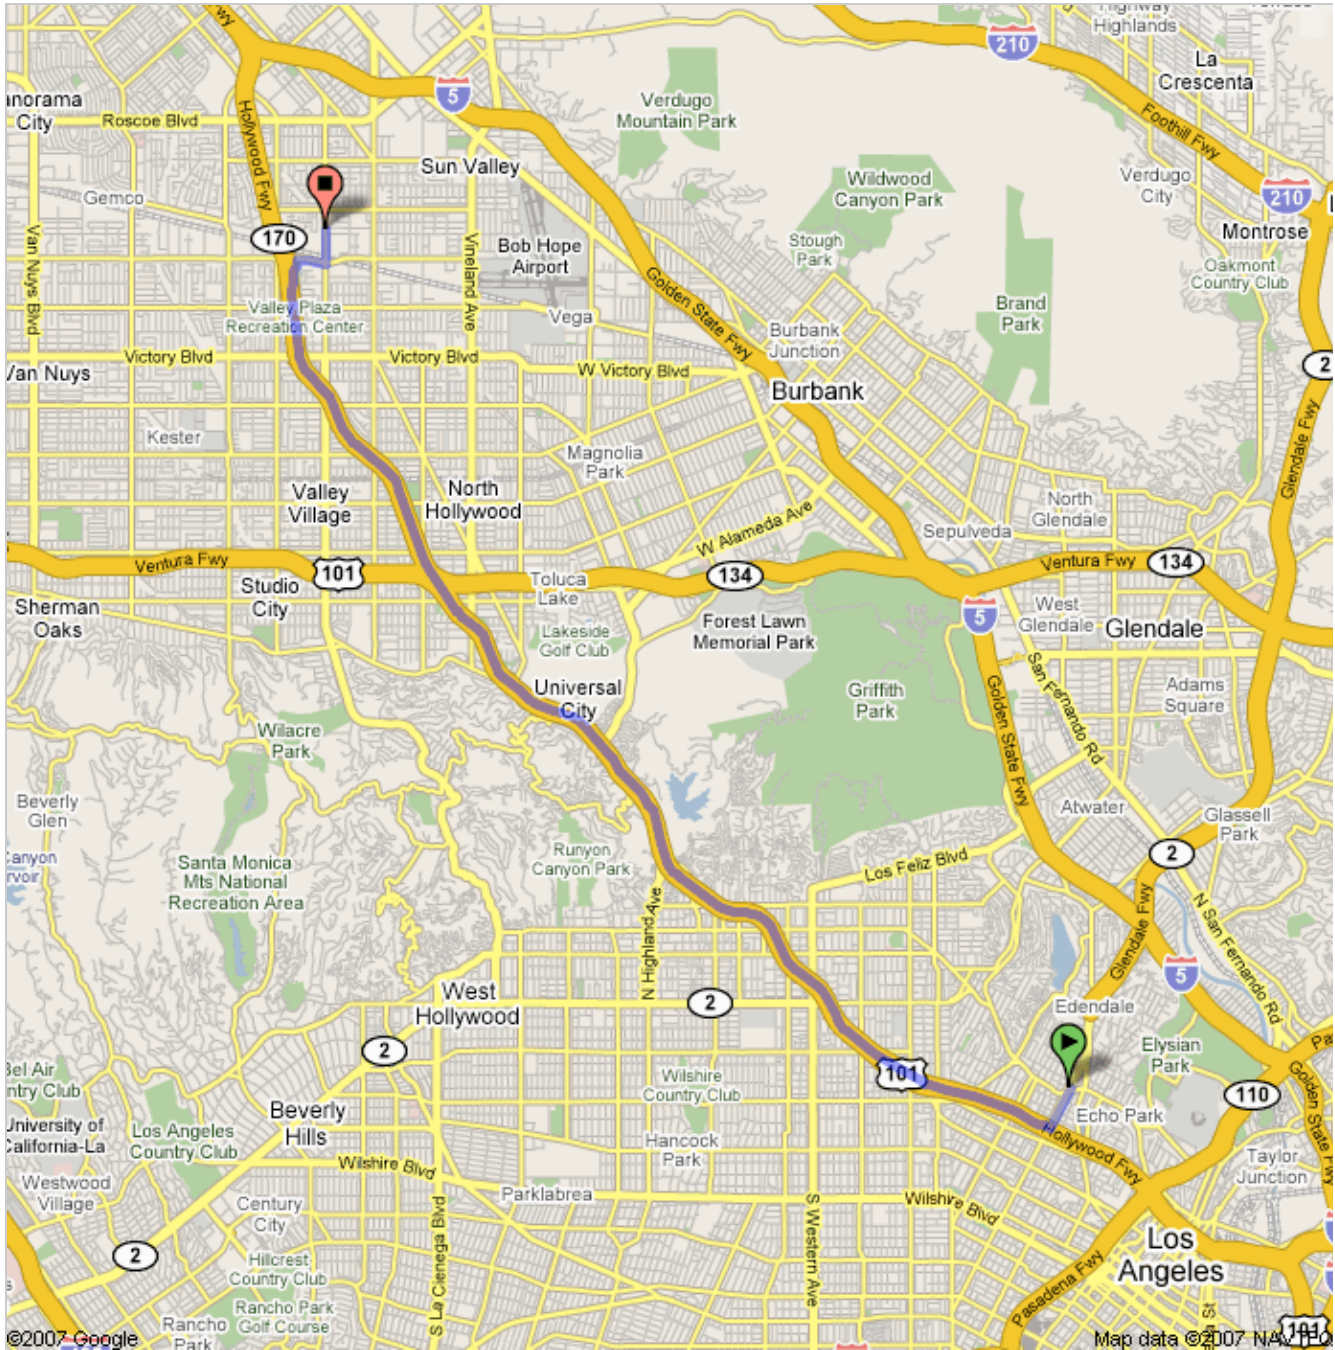

Start **1200 N Alvarado St**
Los Angeles, CA 90026
End **7429 Laurel Canyon Blvd**
North Hollywood, CA 91605
Travel **13.7 mi (about 17 mins)**

Notes Meet at Machine @ 1:00pm
Leave for Norton @ 1:10pm
Arrive at Norton @ 1:30pm
Norton closes @ 3:00pm

 **1200 N Alvarado St**
Los Angeles, CA 90026

Drive: 13.7 mi (about 17 mins)

- | | |
|---|-------------------|
| 1. Head southwest on N Alvarado St toward Elsinore St | 0.4 mi |
| ➔ 2. Turn right onto the Hollywood Fwy N/ US-101 N ramp | 0.1 mi
1 min |
| 3. Merge onto US-101 N | 8.4 mi
10 mins |
| ➔ 4. Slight right at CA-170 N (signs for Hollywood Fwy N/CA-170 N/Sacramento) | 3.8 mi
4 mins |
| 5. Take exit 9 for Sherman Way | 472 ft |
| ➔ 6. Keep right at the fork, follow signs for Sherman Way E and merge onto Sherman Way | 0.6 mi
1 min |
| ➔ 7. Turn left at Laurel Canyon Blvd | 0.3 mi
1 min |

 **7429 Laurel Canyon Blvd**
North Hollywood, CA 91605

These directions are for planning purposes only. You may find that construction projects, traffic, or other events may cause road conditions to differ from the map results.

Map data ©2007 NAVTEQ™

Overview

Start

End

Map data ©2007 NAVTEQ™